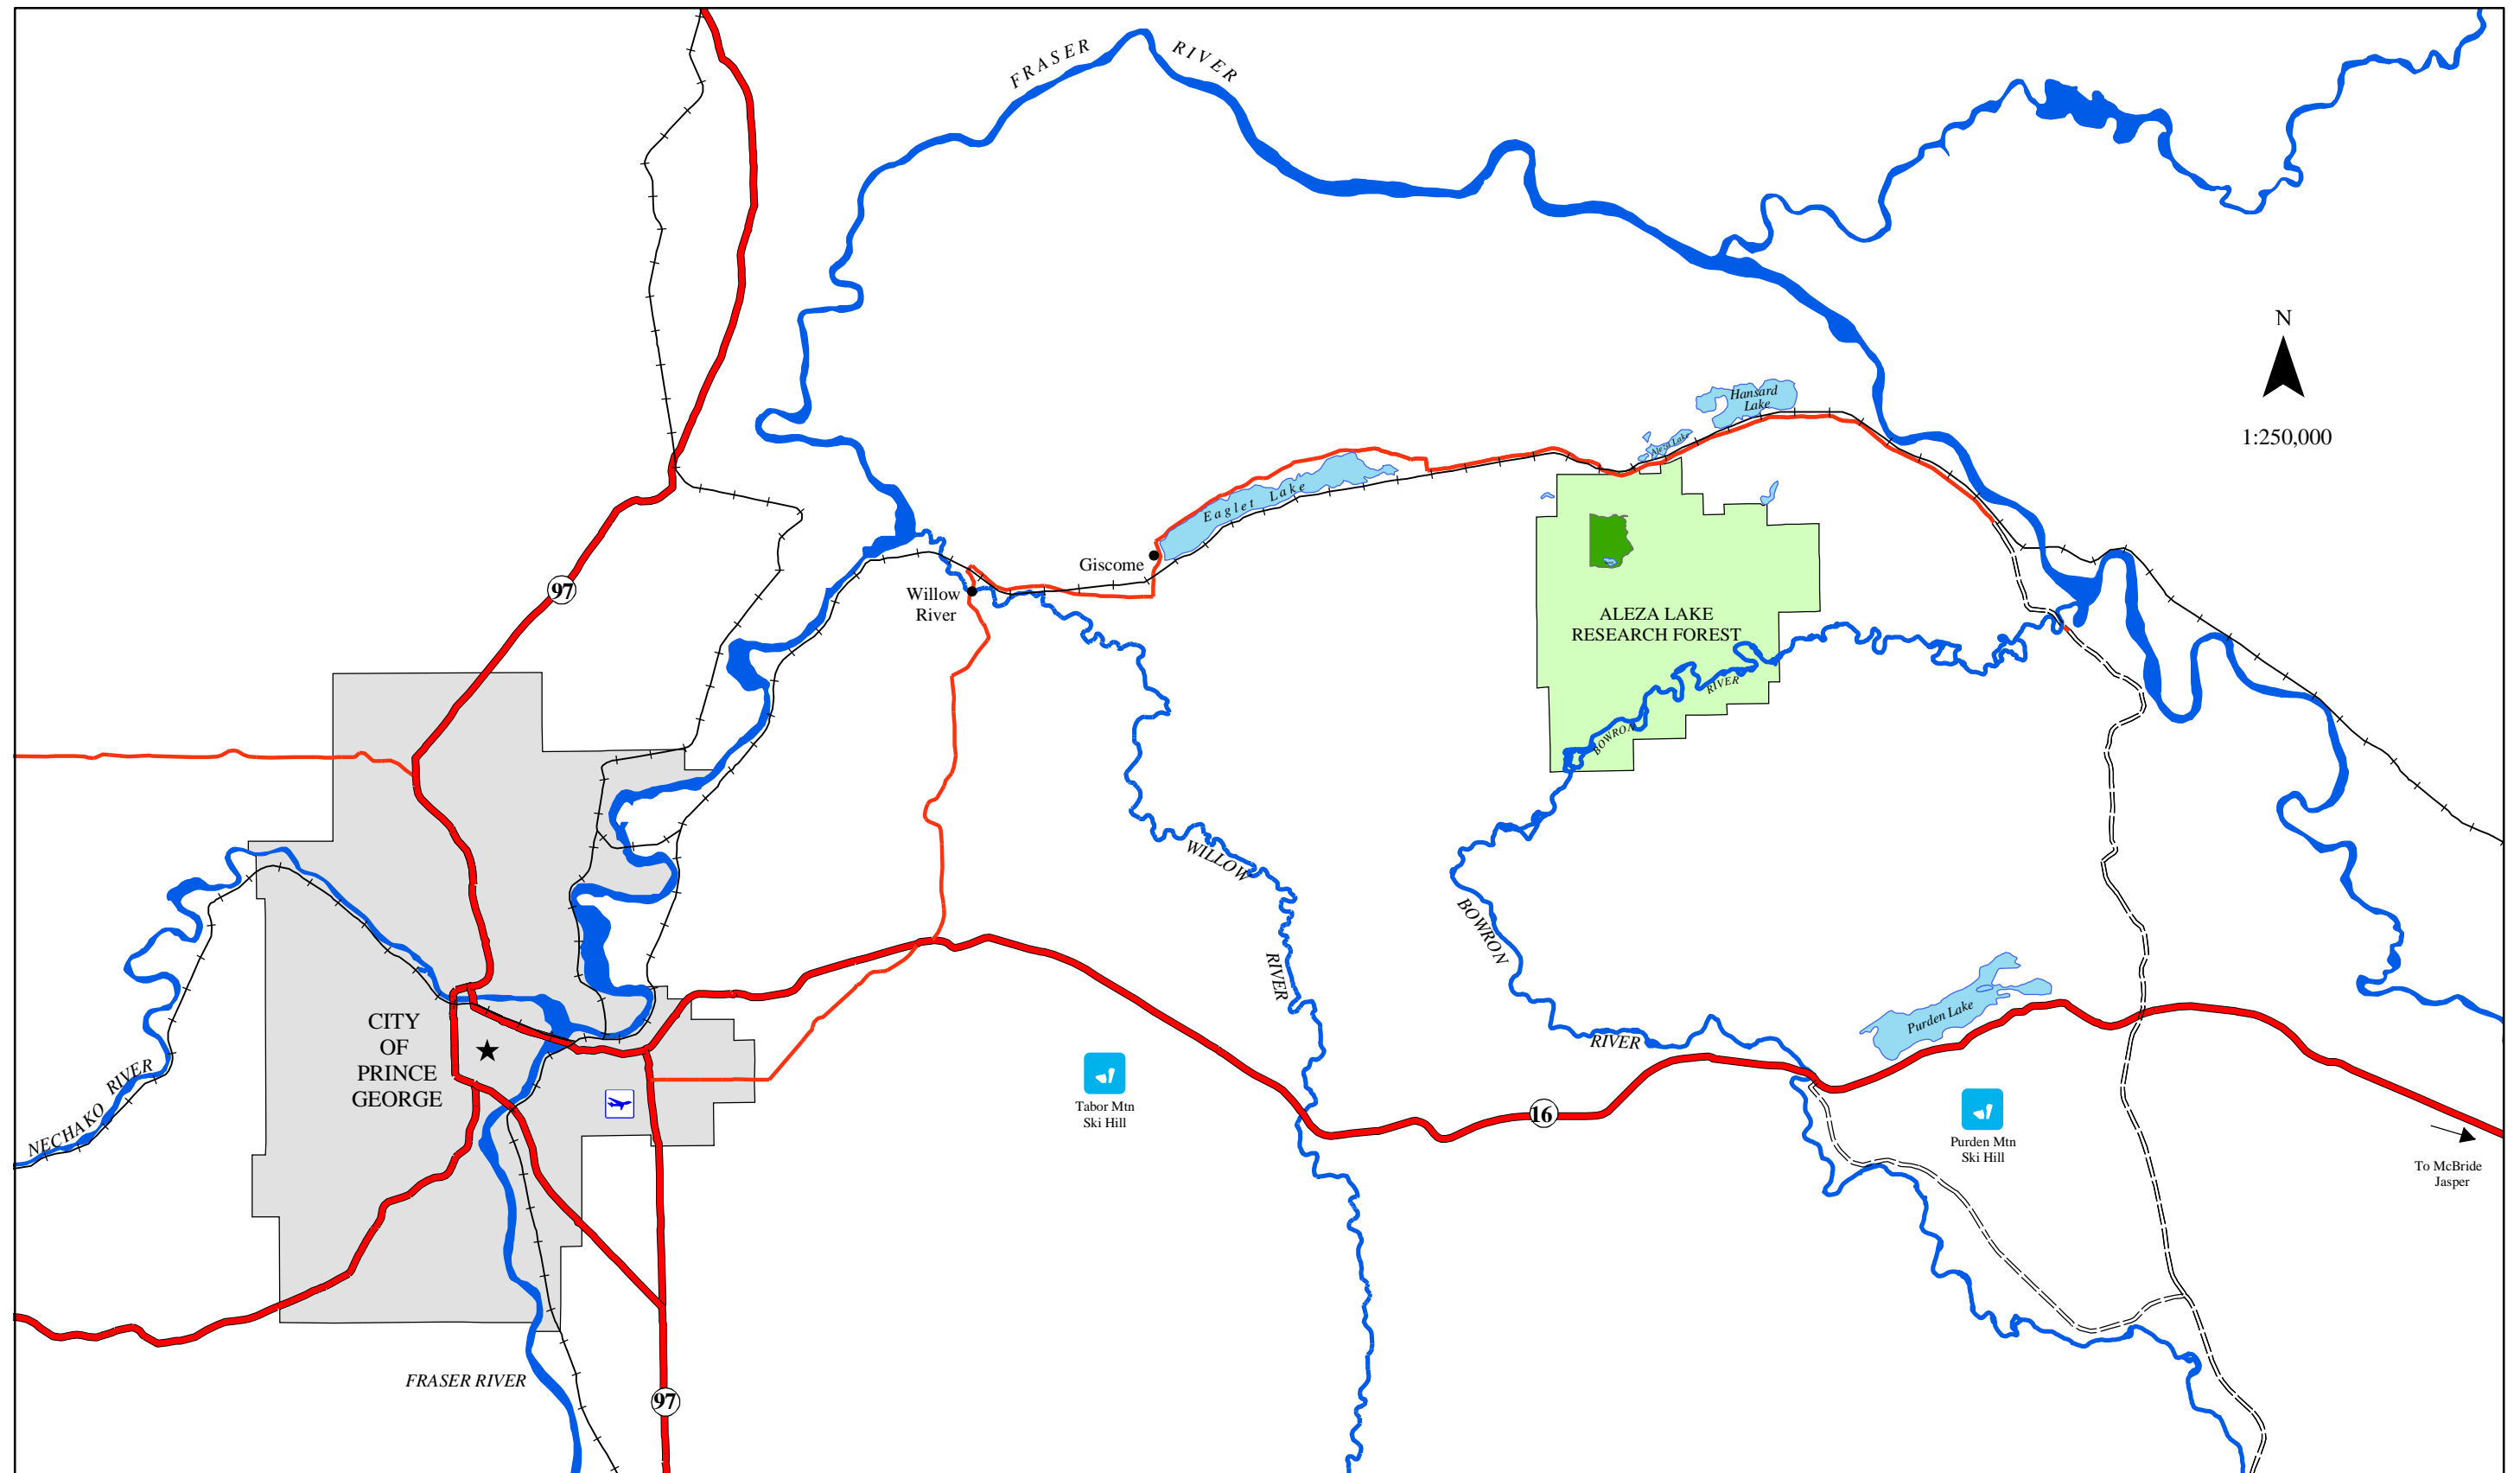

# ALEZA LAKE RESEARCH FOREST LOCATION MAP

## Legend

- |   |            |   |             |   |                          |   |               |   |            |
|---|------------|---|-------------|---|--------------------------|---|---------------|---|------------|
|  | Highway    |  | Gravel Road |  | Ecological Reserve #84   |  | City Centre   |  | Settlement |
|  | Paved Road |  | Railway     |  | Research Forest Boundary |  | City Boundary |  | Airport    |