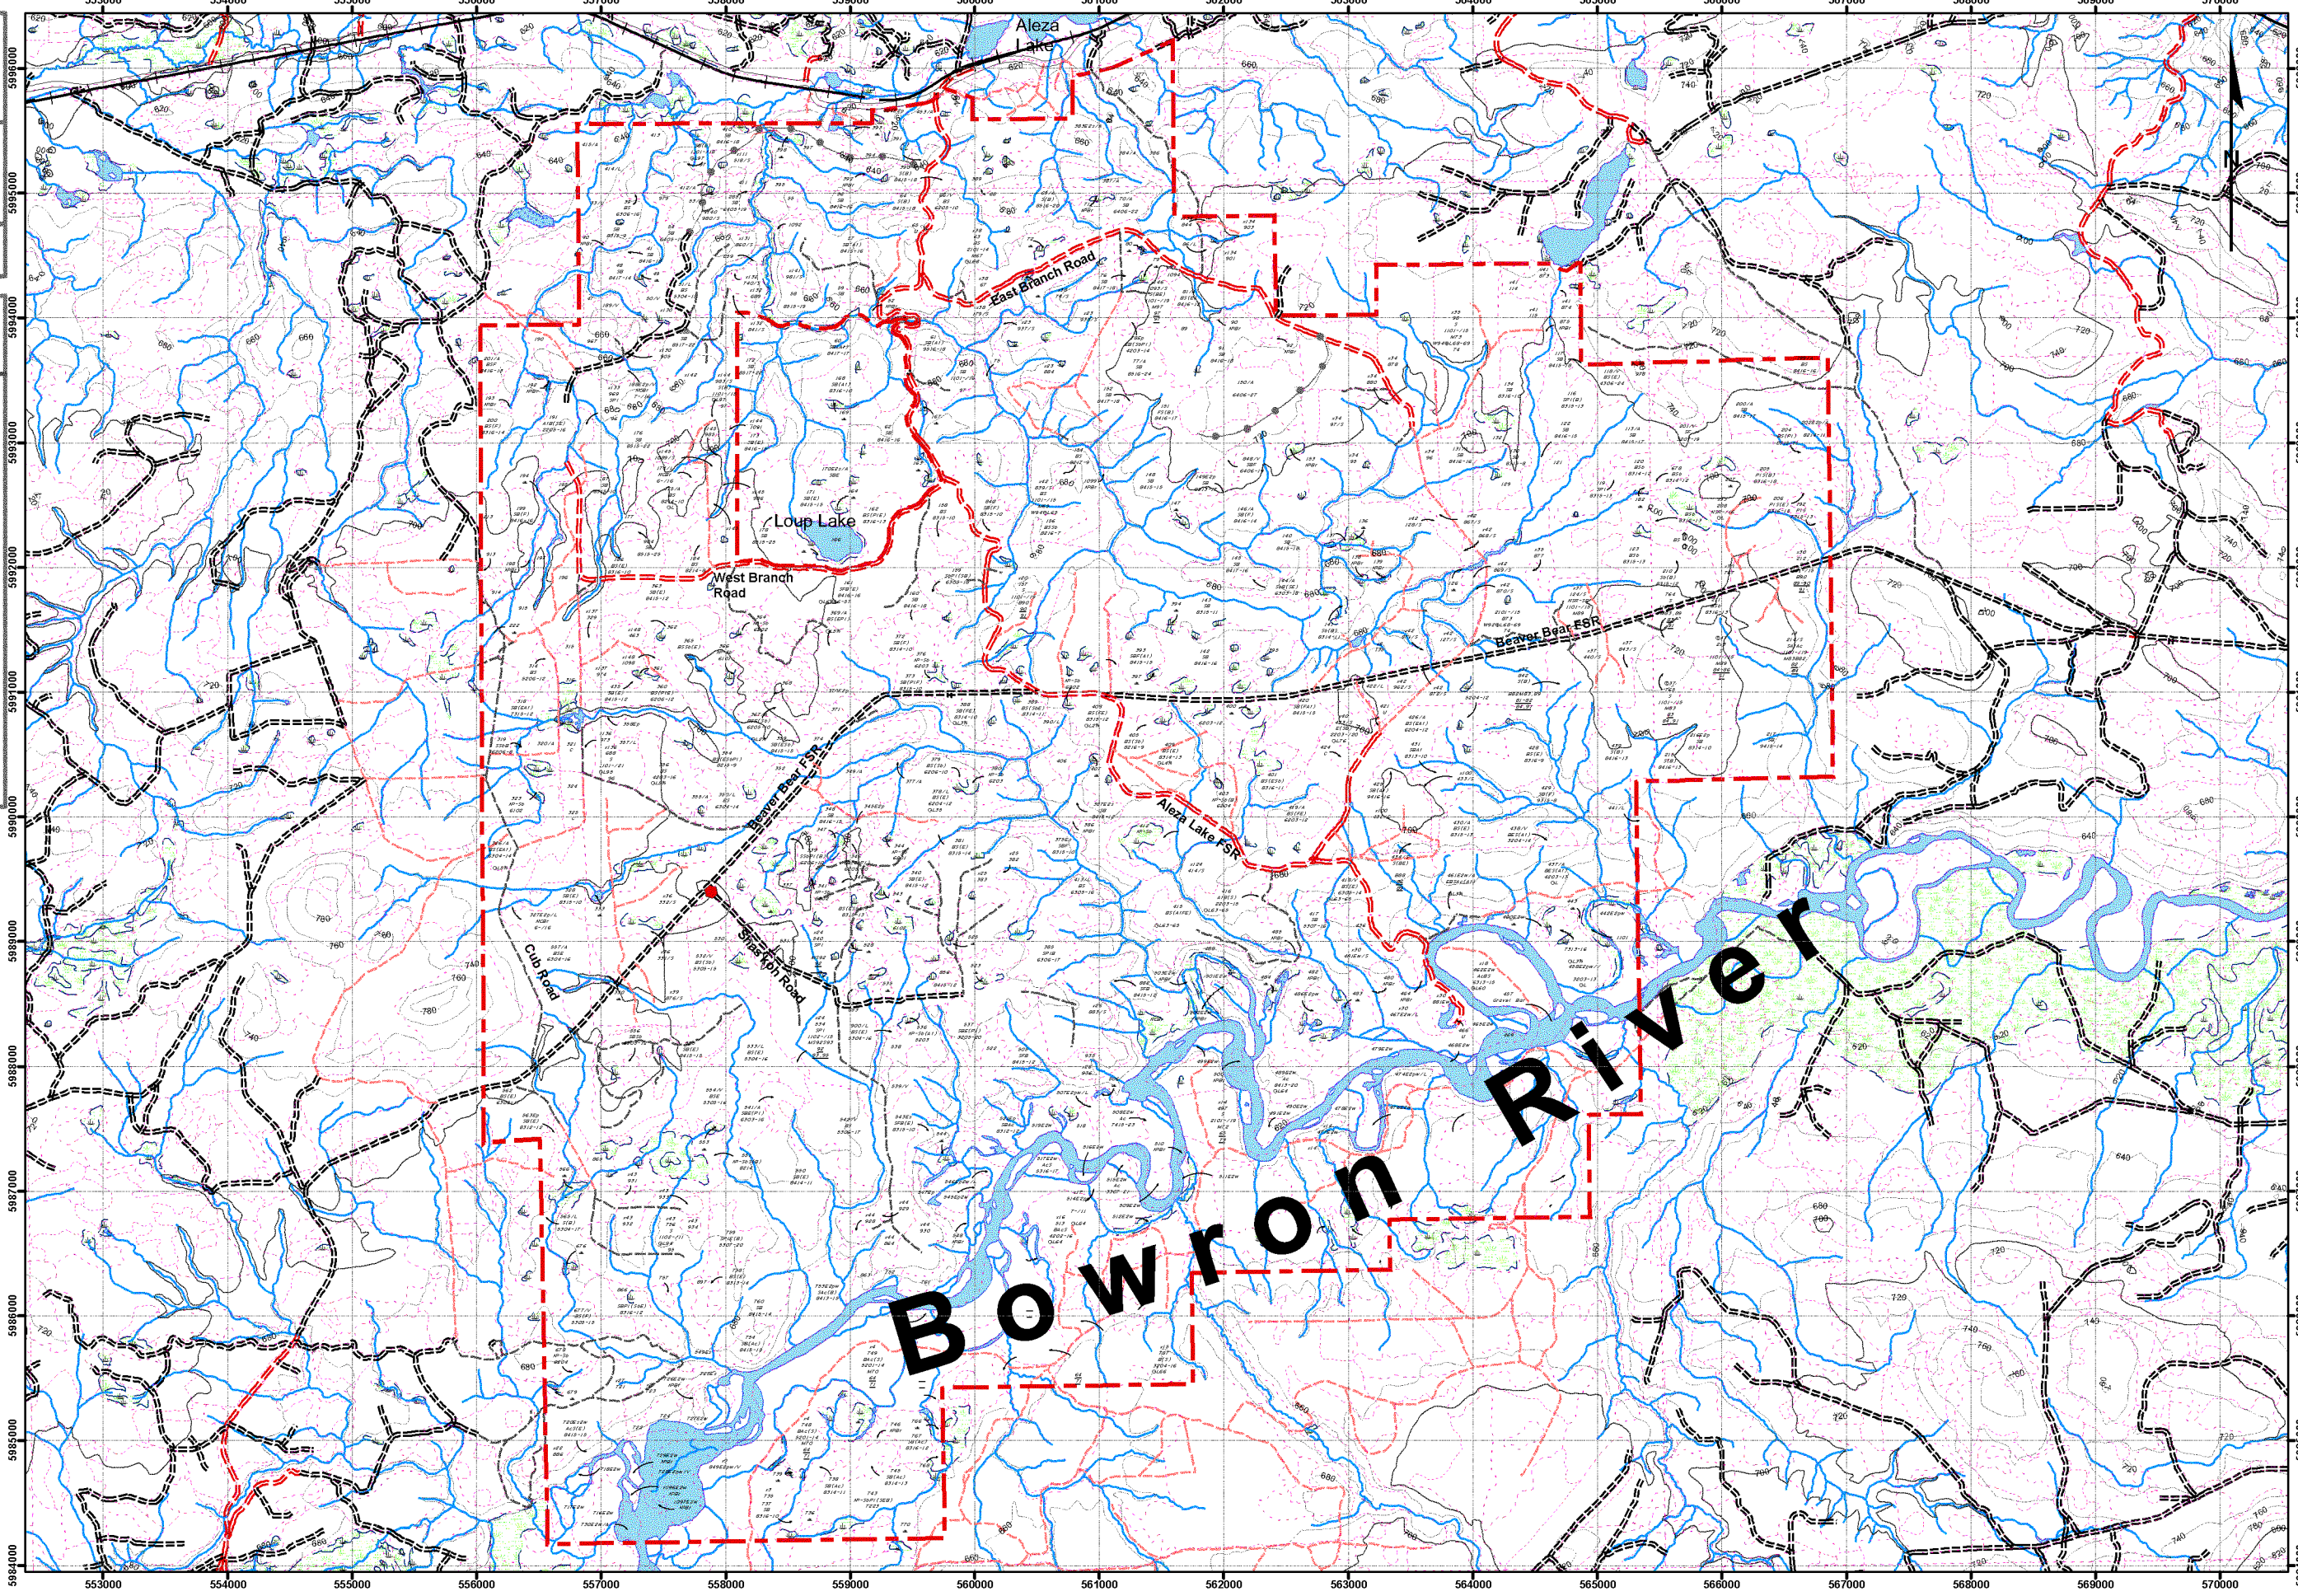

**Aleza Lake
Research Forest**
Special Use Permit 23615
Management Plan #2
2005-2010
Map Exhibit 'C-1'
Forest Cover

- Legend**
- Paved Road
 - Permanent Gravel Road
 - Permanent Winter Road
 - Winter Road (Temporary, Deactivated)
 - Overgrown - Impossible Road
 - Proposed Permanent Road (location approx.)
 - Proposed Bridges
 - Major Culverts
 - Access Control Structure
 - Railroad
 - Index Contour
 - Intermediate Contour
 - Creek - Definite
 - Creek - Intermittent
 - Lakes - Definite
 - Lakes - Intermittent
 - Wetlands
 - Aleza Lake Research Forest Boundary

Location: Aleza Lake
B.C.G.S.: 93J010, 93J020, 93I001, 93I011
Forest Inv. Zone:
PSYU:
Forest District: Prince George

SBS Forestry Inc.
3975 18th Ave.
Prince George, BC
V2N 1B2

Map Document: (D:\MFCMAP_Files\SBS\Forest Cover Tabloid.mxd)
10/05/2005 - 4:11:30 PM

Bowron River